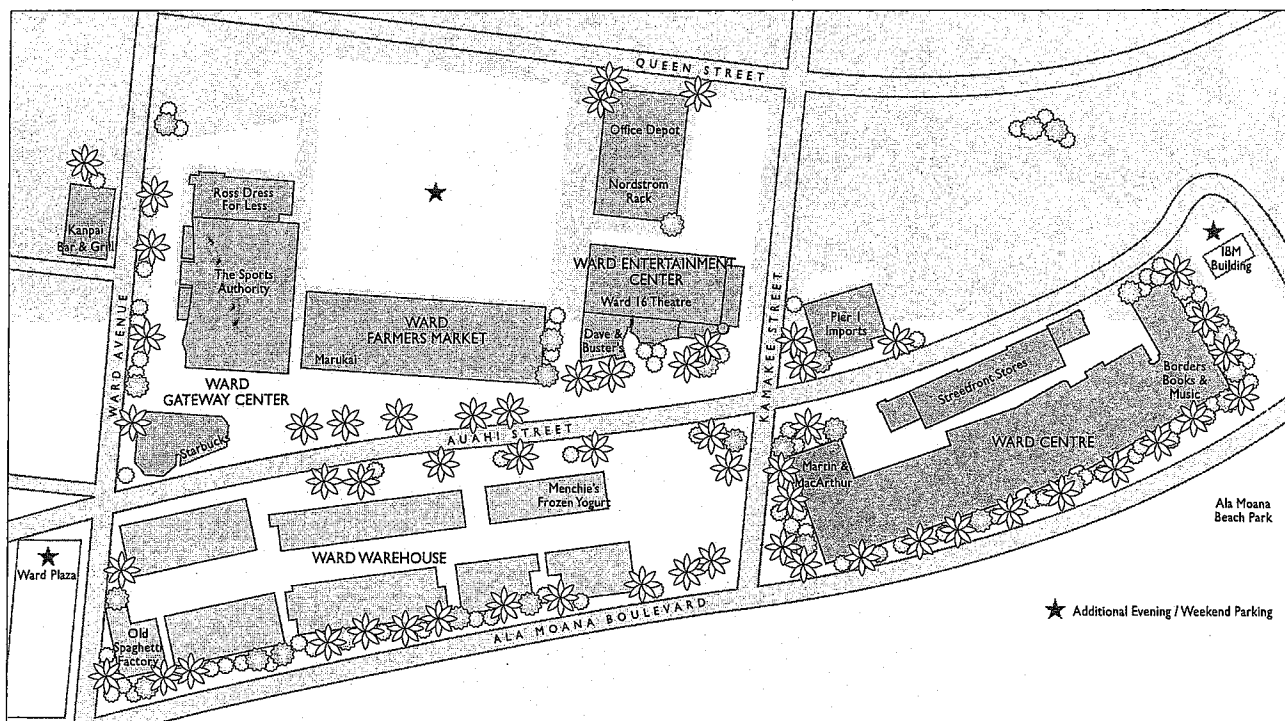

Schedule of Events

- 9:30 - 10:00 Scavenger Hunt Check in
- 10:00 - 12:00 Hunt Begins
- 10:00 - 2:00 Family Fun
- 12:00 - 2:00 Lunch Is Served
- Awards & Prizes

*All Teams must provide their own digital camera. You are limited to $5.00 per person for a bonus hunt transaction. Shoes are highly recommended. Hard hats are optional.